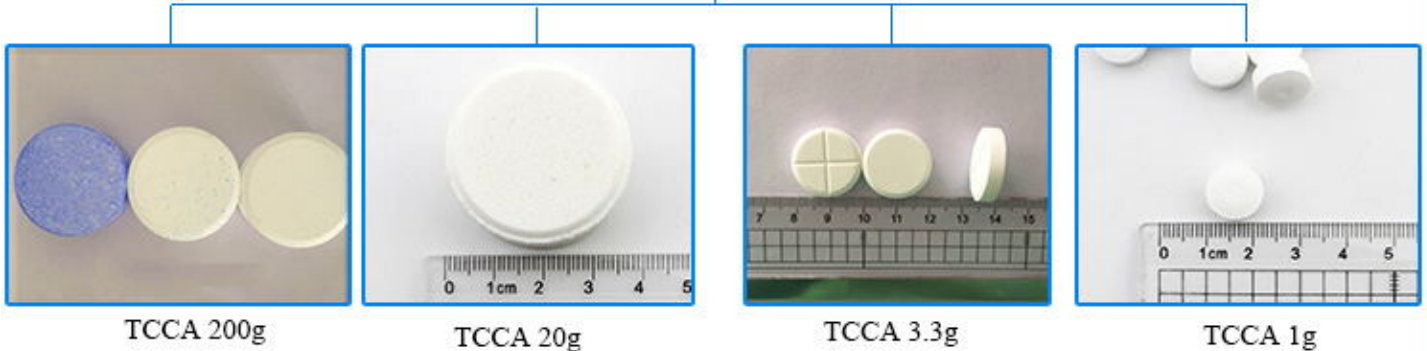

MORE PRODUCTS

TCCA tablet