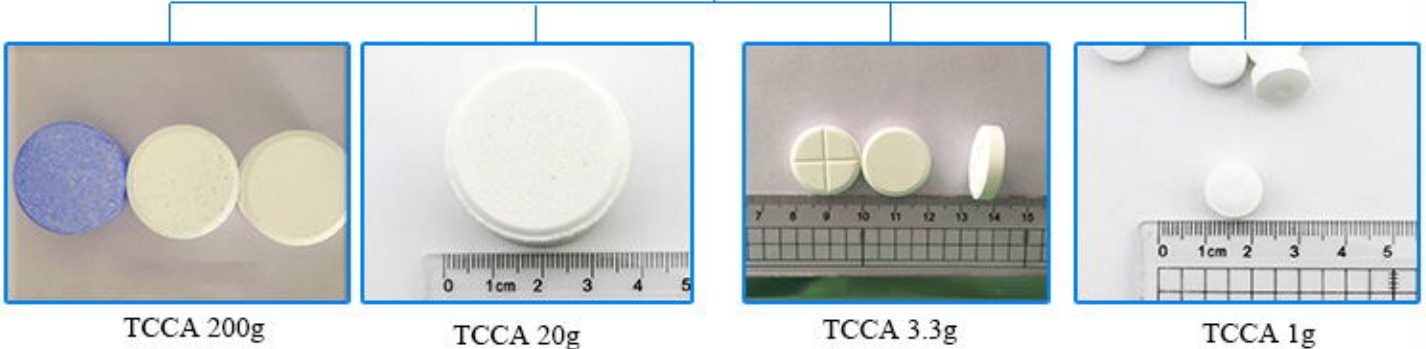

MORE PRODUCTS

TCCA tablet